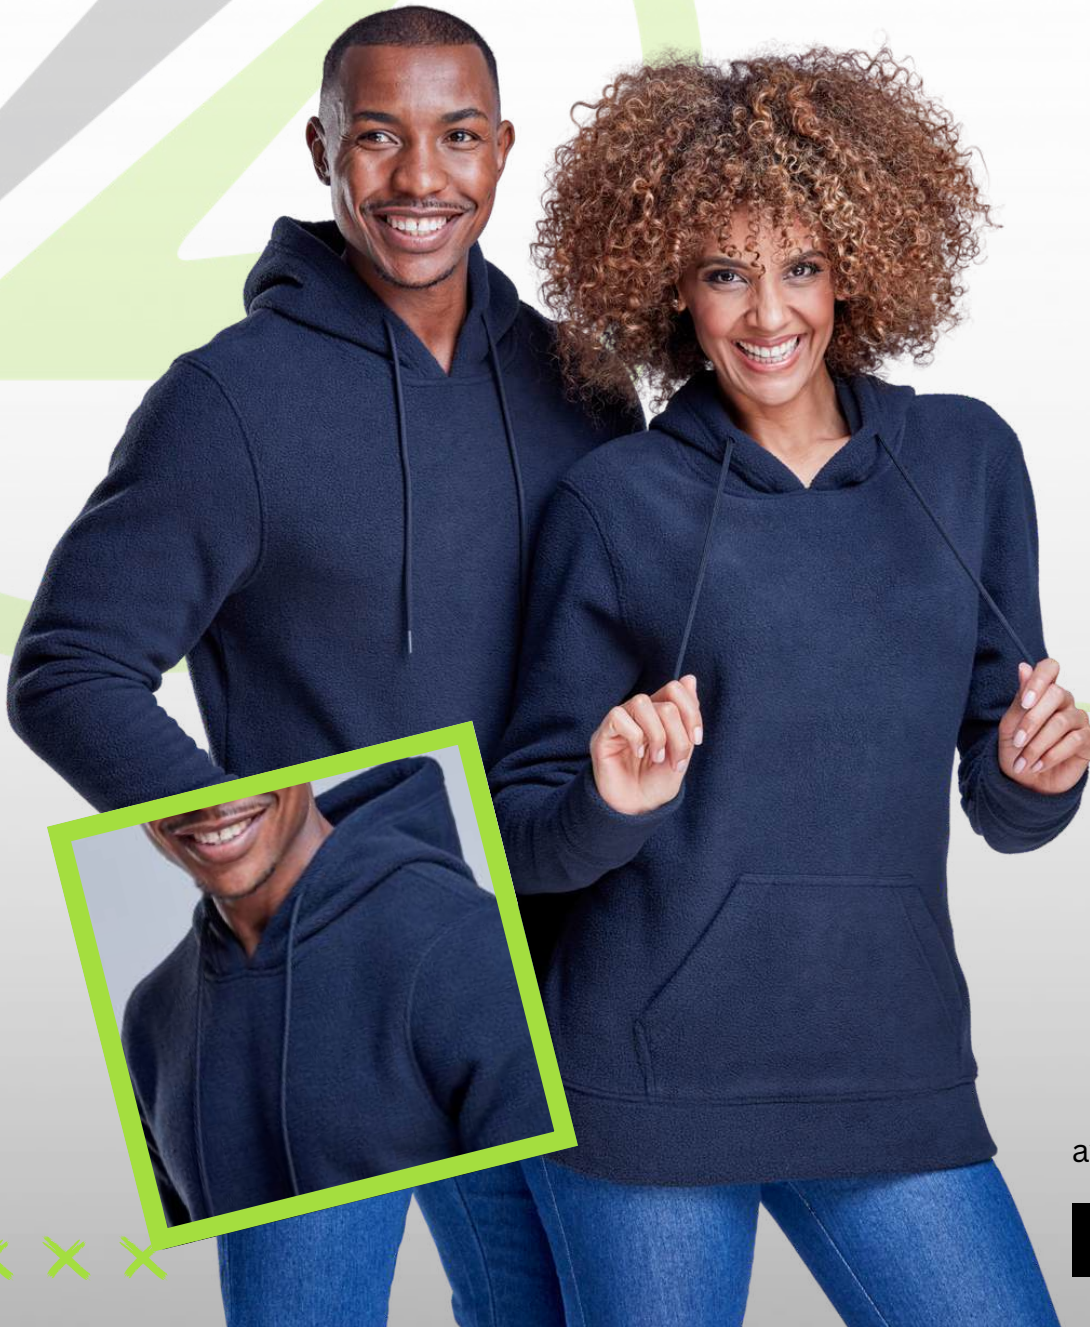

260g/m² | 100% polyester | polar fleece | front self-fabric kangaroo pocket | two-piece hood with matching drawstring | matching rib sleeve cuff and hem

N\$ 380

available colours

zuri.media
BRAND COMMUNICATION & PR

www.zurimedia.com.na

Winter WEAR Eclipse Jacket

100% Nylon | full zip with metal zip puller | zip pockets with metal zip pullers | quilted outer and inner wind placket | chin protector | elasticated cuffs | elasticated hem | large interior pockets